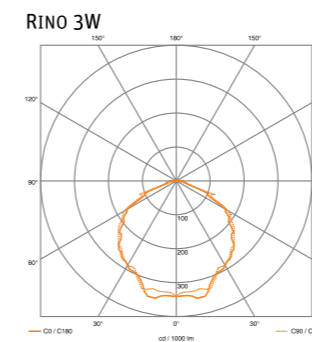

IP20

LED

3h

850°C

230VAC

10-40°C

10-40°C

Recycling symbol

No disposal symbol