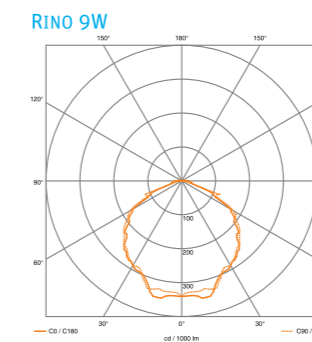

IP20

LED

3h

850°C

230VAC

10-40°C

10-40°C

Recycling symbol

No disposal symbol